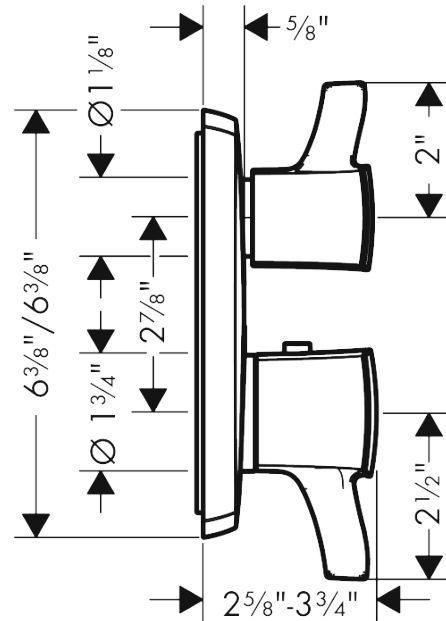

**Ecostat Classic**  
**Thermostatic Trim with Volume Control, Square**  
 Finishes : **chrome** Part no. : **15727001**

**Description**

**Features**

- Volume control for 1 outlet
- Flow: 6.0 GPM (22.7 L/Min)
- Thermostatic cartridge, Ceramic cartridge
- Anti-scald 100° safety stop
- Optimized for water-efficient shower products

**Item details**

List Price \$ 515.00

**Compliance**

**Product image**

**Scale drawing**

**Ecostat Classic**  
**Thermostatic Trim with Volume Control, Square**  
 Finishes : **chrome**    Part no. : **15727001**

**Exploded drawing**

Year of production: >02/19

**Ecostat Classic**  
**Thermostatic Trim with Volume Control, Square**  
 Finishes : **chrome** Part no. : **15727001**