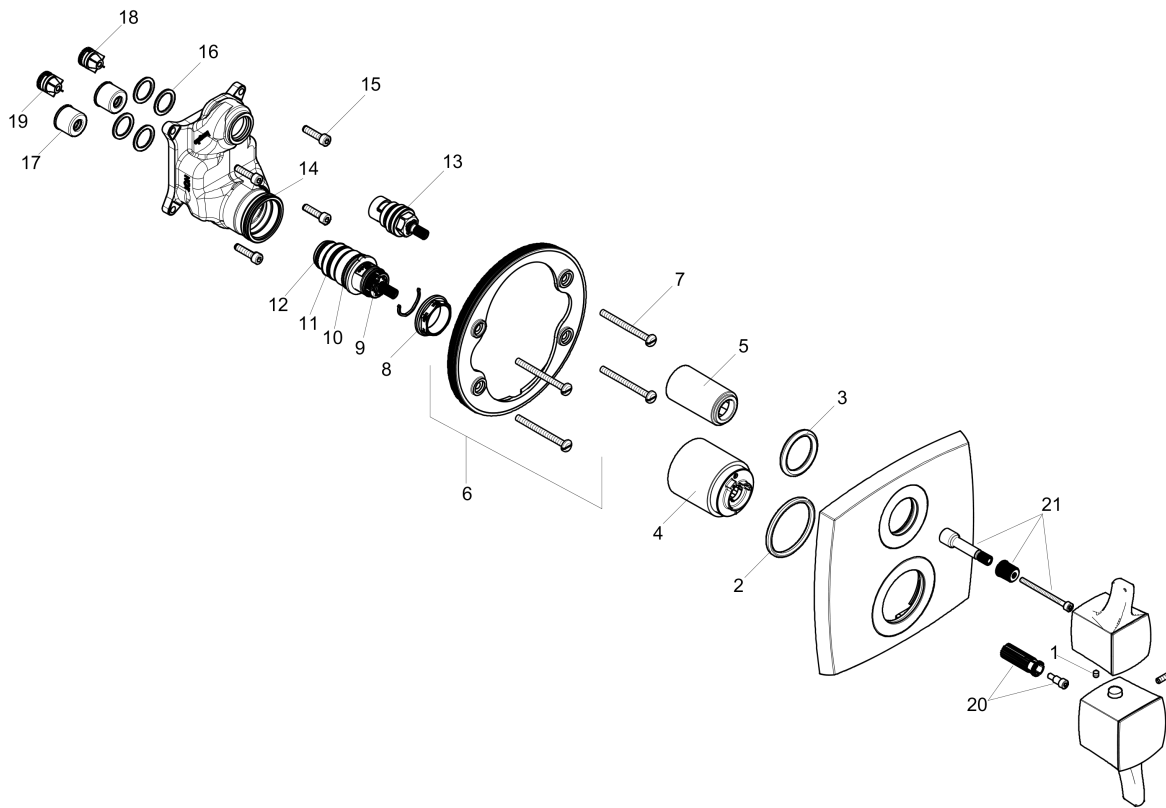

**Ecostat Classic**  
**Thermostatic Trim with Volume Control, Square**  
 Finishes : **chrome** Part no. : **15727001**

**Description**

**Features**

- Volume control for 1 outlet
- Flow: 6.0 GPM (22.7 L/Min)
- Thermostatic cartridge, Ceramic cartridge
- Anti-scald 100° safety stop
- Optimized for water-efficient shower products

**Item details**

List Price \$ 515.00

**Compliance**

**Product image**

**Scale drawing**

**Ecostat Classic**  
**Thermostatic Trim with Volume Control, Square**  
 Finishes : **chrome**    Part no. : **15727001**

**Exploded drawing**

Year of production: >02/19

**Ecostat Classic**  
**Thermostatic Trim with Volume Control, Square**  
 Finishes : **chrome** Part no. : **15727001**

## Spare parts list

Year of production: >02/19

Pos.	Description	Part no.	Price	PU
1	hollow set screw M4x5	92846000	-	1
2	O-ring 44x4	98471000	-	1
3	O-ring 30x5	98153000	-	1
4	sleeve	92216000	-	1
5	sleeve	96446000	-	1
6	holder for escutcheon	98793000	-	1
7	set of fixing screws	96454000	-	1
8	nut	98913000	-	1
9	thermostat cartridge	98282000	-	1
10	O-ring 25x2,5	92146000	-	1
11	O-ring 25x1,5	98146000	-	1
12	O-ring 20x1,5	98197000	-	1
13	shut off unit right closing	94009000	-	1
14	O-ring 36x2	98156000	-	1
15	set of screws	96525000	-	1
16	O-ring 16x2	98133000	-	1
17	noise reduction	94073000	-	1
18	set of non return valves DW 15	97350000	-	1
19	non return valve (pressure-resistant up to 2 MPa)	92594000	-	1
20	handle fixing set	95843000	-	1
21	adapter for handle	95252000	-	1
a	compensation set 1°	95521000	-	1
b	extension 25 mm	13595000	-	1
c	set of fixing screws	97747000	-	1
d	screw cover	95181000	-	1
e	extension 10 mm for iBox universal with shut-off unit	92332000	-	1